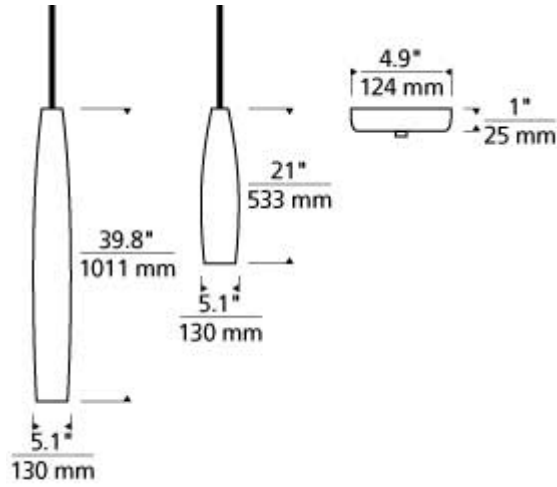

Coda Small Pendant

Item # 700TDCDAPSCCS-LED930

Designer: TL Studio

Specifications

Includes 11 watt, 936 delivered lumen, 3000K LED module. Dimmable with most LED compatible ELV and TRIAC dimmers. Fixture provided with twelve feet of field-cuttable satin cable.

Length: 5.1"

Width: 5.1"

Height: 21"

Diameter: 5.1"

Features

Dimmable

Field-Cuttable Cable

Available in LED

SPEC SHEET

Coda Small Pendant

Item # 700TDCDAPSCCS-LED930

Designer: TL Studio

Ordering Information

Finish

S - Satin Nickel

Shape

S - Small

Color

CC - Clear Crackle

KC - Smoke Crackle

Lamp Type

-LED930 - LED 90 CRI 3000K 120V