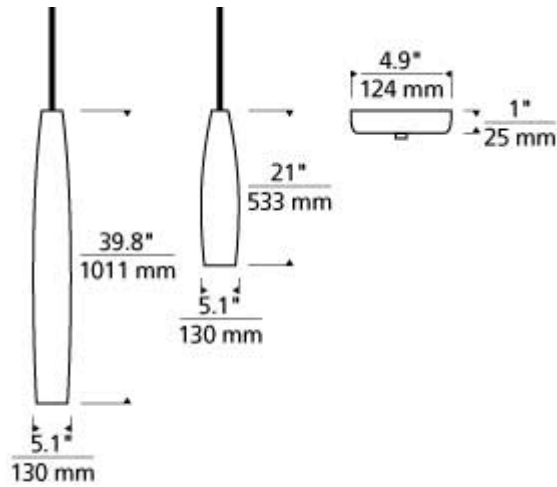

SPEC SHEET

Coda Large Pendant

Item # 700TDCDAPLCCS-LED930

Designer: Tech Lighting

Ordering Information

Finish

S - Satin Nickel

Shape

L - Large

Color

CC - Clear Crackle

KC - Smoke Crackle

Lamp Type

-LED930 - LED 90 CRI 3000K 120V