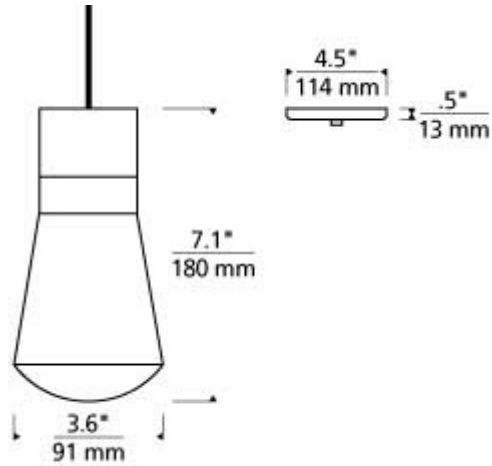

Alva Pendant

Item # 700TDALVPMCB-LEDWD

Designer: Sean Lavin

Specifications

Includes 9 watt, 135 delivered lumen, 3000K, 2200K or Warm Color Dimming 3000K-2200K LED module. Dimmable with low-voltage electronic dimmer. Fixture provided with 12 feet of field-cutable cloth cord.

Length: 3.6"

Width: 3.6"

Height: 7.1"

Diameter: 3.6"

Features

Dimmable

Field-Cutable Cable

Available in LED

California Title 24 Compliant

Alva Pendant

Item # 700TDALVPMCB-LEDWD

Designer: Sean Lavin

Ordering Information

Finish

- B - Black
- R - Aged Brass
- S - Satin Nickel

Color