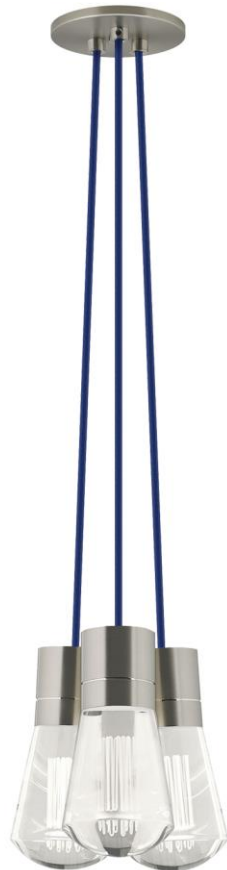

Alva 3-Light Chandelier

Item # 700TDALVPMC3US-LED922

Designer: Tech Lighting

Specifications

Includes 9 watt, 240.5 delivered lumen, 3000K, 2200K or Warm Color Dimming 3000K-2200K LED module. Dimmable with most LED compatible ELV or Triac dimmers. Fixture provided with 12 feet of field-cuttable cloth cord. Must specify cord color when ordering.

Length: 9"

Width: 9"

Height: 7.1"

Diameter: 3.6"

Features

Dimmable

Field-Cuttable Cable

Available in LED

California Title 24 Compliant