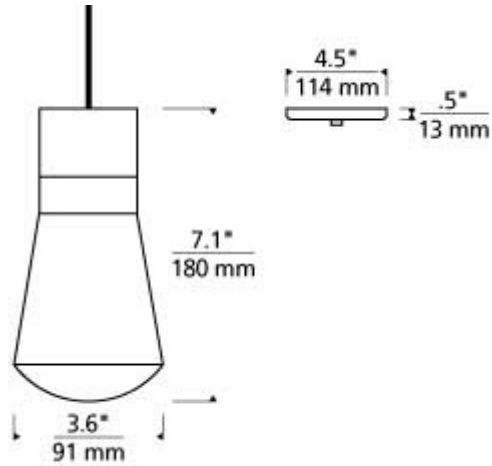

SPEC SHEET

Alva 3-Light Chandelier

Item # 700TDALVPMC3US-LED922

Designer: Tech Lighting

Ordering Information

Finish

B - Black
S - Satin Nickel

Shape

3 - 3-LITE CHANDELIER

Color

B - Black Cord
U - Blue
Y - Gray

Lamp Type

-LED922 - LED 90 CRI 2200K 120V (T24)
-LED930 - LED 90 CRI 3000K 120V (T24)
-LEDWD - LED 90 CRI WARM COLOR DIMMING 3000-2200K 120V (T24)