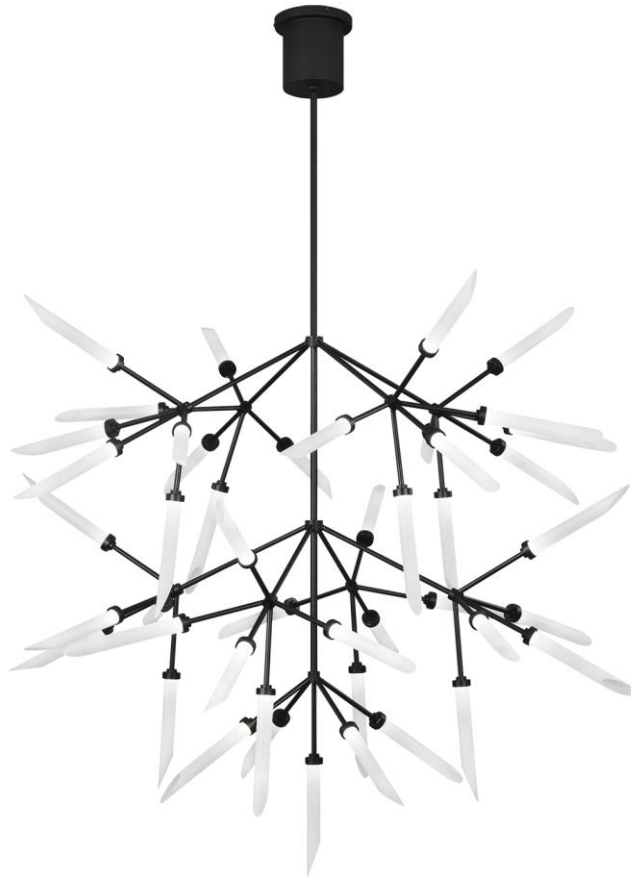

Item # 700SPRGFB-LED927

Designer: TL Studio

Specifications

Includes (45) 2.6 watt, 91 delivered lumen (4113 total delivered lumens), 2700K, LED modules. Fixture ships with 60 inches of variable rigid stems (one 12 inch & two 24 inch) in coordinating finish. Dimmable with most LED compatible ELV dimmers. Can be installed on a sloped ceiling up to 45°.

Length: 41.1"

Width: 41.1"

Height: 55.6"

Diameter: 41.1"

Features

Dimmable

Available in LED

Item # 700SPRGFB-LED927

Designer: TL Studio

Ordering Information

Finish

- B - Matte Black
- R - Aged Brass
- S - Satin Nickel

Color

- F - Frost

Lamp Type

-LED927 - LED 90 CRI 2700K 120V