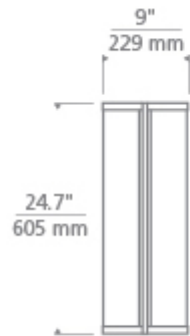

Rohe Table Lamp

Item # 700PRTSRHEN-LED927

Designer: Sean Lavin

Specifications

Includes 120-240 volt 24.8 watts, 2086.7 delivered lumens, 90 CRI 2700K LED module. Built-in three way dimming. Includes 6 feet of black cloth cord.

Length: 9"

Width: 9"

Height: 24.7"

Features

Available in LED

SPEC SHEET

Rohe Table Lamp

Item # 700PRTSRHEN-LED927