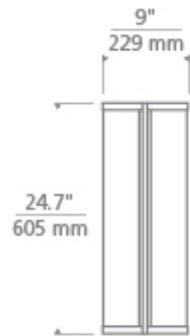

Rohe Table Lamp

Item # 700PRTSRHENB-LED927

Designer: Sean Lavin

Specifications

Includes 120-240 volt 24.8 watts, 2086.7 delivered lumens, 90 CRI 2700K LED module. Built-in three way dimming. Includes 6 feet of black cloth cord.

Length: 9"

Width: 9"

Height: 24.7"

Features

Available in LED

SPEC SHEET

Rohe Table Lamp

Item # 700PRTSRHENB-LED927