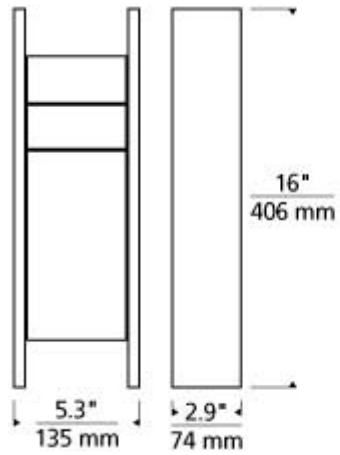

SPEC SHEET

Sana 16" Outdoor Wall Sconce

Item # 700OWSAN93016BUNVS

Designer: Sean Lavin

Ordering Information

Finish

B - Concrete / Black

Color Temperature

30 - 3000K

Length

16 - 16.00000"

Input Voltage

UNV - 120-277v

Distribution

S - Symmetric