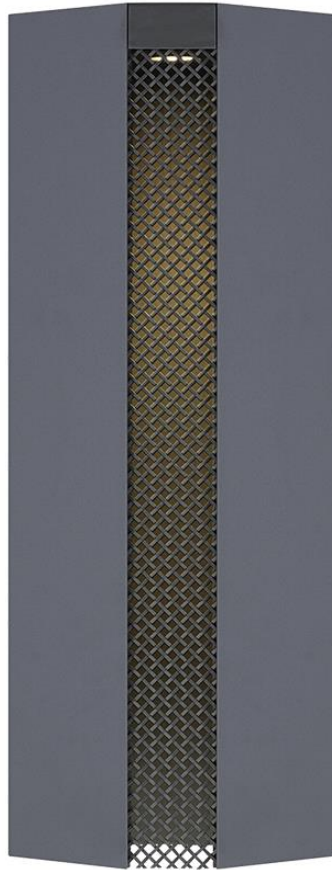

Root 20" Outdoor Wall Sconce

Item # 700OWROT93020CHUNVS

Designer: TL Studio

Specifications

Includes 120-277 universal 18.8 watt, 598 delivered lumens, 3000K LED linear module. Dimmable with low-voltage electronic or 0-10v dimmer.

Length: 7.9"

Width: 7.2"

Height: 20"

Features

Dimmable

Available in LED

California Title 24 Compliant

Root 20" Outdoor Wall Sconce

Item # 700OWROT93020CHUNVS

Designer: TL Studio

Ordering Information

Finish

H - Charcoal
Z - Bronze

Color Temperature

30 - 3000K

Length

20 - 20.00000"

Lens

C - Clear

Input Voltage

UNV - UNV 120-277V

Distribution

S - Symmetric

Option