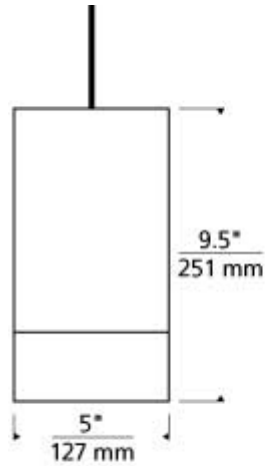

SPEC SHEET

Topo Pendant

Item # 700MPTPOWMS-LEDS930

Designer: Tech Lighting

Ordering Information

Finish

S - Satin Nickel
Z - Antique Bronze

Color

W - White
Y - Heather Gray

Color 2

M - Maple Wood
W - Walnut Wood

Lamp Type

12 Volt Halogen (T20)
-LEDS930 - 12 VOLT LED 90 CRI 3000K (T20/T24)