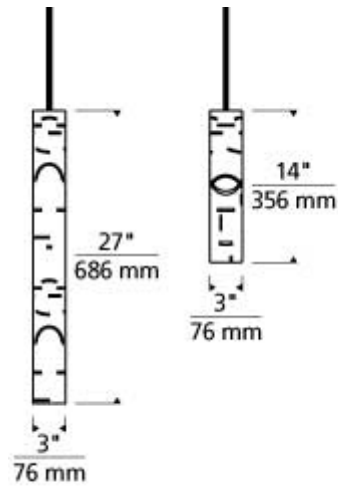

SPEC SHEET

Talisma Large Pendant

Item # 700MPTLSLBS

Designer: TL Studio

Ordering Information

Finish

S - Satin Nickel

Shape

L - Large

Color

B - Black

K - Smoke

Lamp Type

12 VOLT HALOGEN (T20)

-LEDS930 - 12 VOLT LED 90 CRI 3000K (T20/T24)