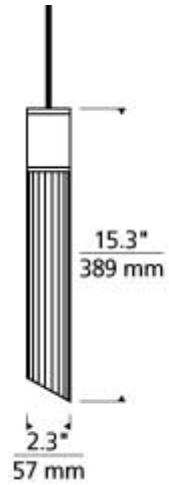

**Tibor Pendant**

Item # 700MPTBRCS-LED

Designer: Tech Lighting

**Specifications**

Includes 6 watt, 500 gross lumens, 3000K, replaceable LED module. Ships with six feet of field-cutable suspension cable. Dimmable with low-voltage electronic or magnetic dimmer (based on transformer).

Width: 2.25"

Height: 15.3"

**Features**

Dimmable

Field-Cutable Cable

Available in LED

## SPEC SHEET