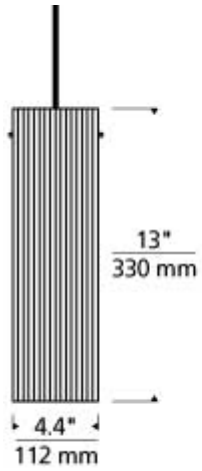

SPEC SHEET

Rombo Pendant

Item # 700MPRMBKS-LEDS930

Designer: Tech Lighting

Ordering Information

Finish

S - Satin Nickel

Color

K - Transparent Smoke

Lamp Type

-LEDS930 - 12 VOLT LED 90 CRI 3000K