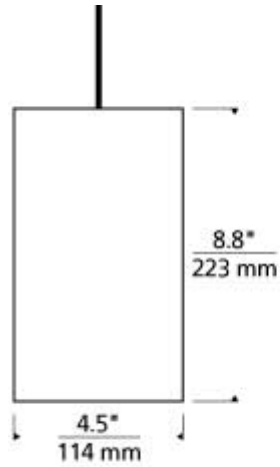

Playa Pendant

Item # 700MPPLANS

Designer: TL Studio

Specifications

Includes low-voltage, 50 watt, 750 gross lumens, halogen bi-pin lamp. LED includes 120 volt 8 watt, 500 gross lumen, 3000K, replaceable SORAA LED module. Ships with six feet of field-cutable cable.

Dimmable with low-voltage electronic dimmer (based on transformer).

Width: 4.5"

Height: 8.8"

Features

Dimmable

Field-Cutable Cable

Available in LED

SPEC SHEET