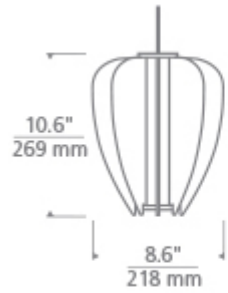

SPEC SHEET

Mini Nyra Pendant

Item # 700MPNYRB-LED930

Designer: Sean Lavin

Ordering Information

Finish

B - Nightshade Black

BR - Plated Brass

Lamp Type

-LED930 - INTEGRATED LED 90 CRI 3000K 12V