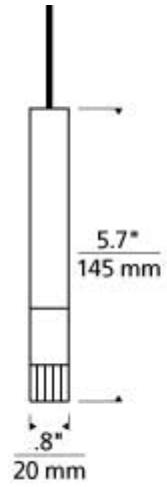

Moxy Pendant

Item # 700MPMYC-LED927

Designer: Tech Lighting

Specifications

Includes 1.2 watt, 67.6 total delivered lumen, 2700K LED module and six feet of field-cutable cable. Dimmable with most LED compatible ELV or Triac dimmers. Ships with 6 feet of field-cutable cable to match finish selection.

Length: 0.8"

Width: 0.8"

Height: 5.7"

Features

Dimmable

Field-Cutable Cable

Available in LED

SPEC SHEET

Moxy Pendant

Item # 700MPMXYC-LED927

Designer: Tech Lighting

Ordering Information

Finish

C - Chrome

S - Satin Nickel

Lamp Type