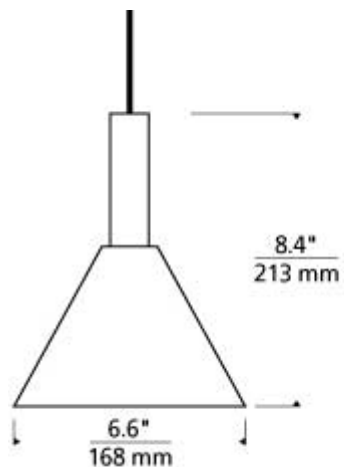

SPEC SHEET

Mezz Pendant

Item # 700MPMEZCS-LED930

Designer: Tech Lighting

Ordering Information

Finish

S - Satin Nickel

Color

C - Clear

K - Transparent Smoke

Lamp Type

-LED930 - 12 VOLT LED 90 CRI 3000K