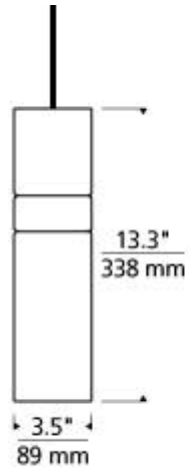

SPEC SHEET

Manette Pendant

Item # 700MPMANCLCLBS-LED

Page 2/2

Designer: Sean Lavin

Ordering Information

Finish

BS - Black/Satin Nickel

SS - Satin Nickel/Satin Nickel

ZZ - Antique Bronze/Antique Bronze

Color

CL - Clear

SM - Smoke

TK - Transparent Smoke

WH - White

Color 2

CL - Clear

TK - Transparent Smoke

WH - White

Lamp Type

-LED - 12 VOLT LED 3000K