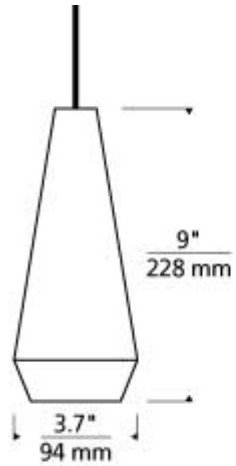

Lustra Pendant

Item # 700MPLSTKS

Designer: Tech Lighting

Specifications

Includes low-voltage, 35 watt halogen bi-pin lamp or 8 watt, 300 delivered lumen, 3000K, replaceable SORAA® LED module and six feet of field-cutable cable. Dimmable with low-voltage electronic or magnetic dimmer (based on the transformer).

Length: 3.7"

Width: 3.7"

Height: 9"

*Due to Title 20, Item Cannot Ship To California

Features

Available in LED

SPEC SHEET

Lustra Pendant

Item # 700MPLSTKS

Designer: Tech Lighting

Ordering Information

Finish

S - Satin Nickel

Color

K - Smoke

W - White