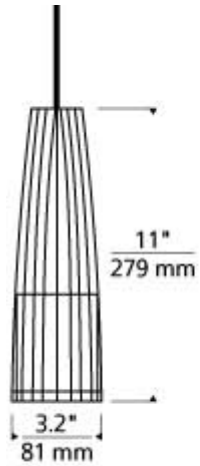

SPEC SHEET

Evo Pendant

Item # 700MPEVOS

Designer: Tech Lighting

Ordering Information

Finish

S - Satin Nickel

Z - Antique Bronze

Lamp Type

12 VOLT HALOGEN

-LED930 - 12 VOLT LED 90 CRI 3000K