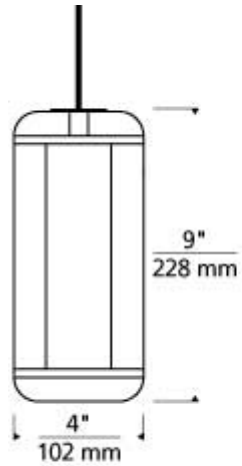

**Ecran Pendant**

Item # 700MPECNCGPC

Designer: Tech Lighting

**Specifications**

Includes low-voltage, 50 watt halogen bi-pin lamp or 8 watt, 300 delivered lumen, 3000K, replaceable SORAA® LED module and six feet of field-cutable cable. Dimmable with low-voltage electronic or magnetic dimmer (based on transformer).

Length: 4"

Width: 4"

Height: 81.5"

Diameter: 4"

\*Due to Title 20, Item Cannot Ship To California

**Features**

Available in LED

## SPEC SHEET