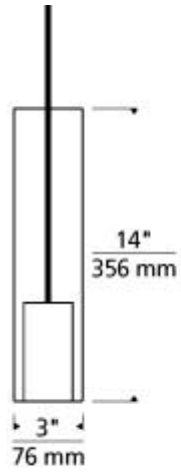

Captra Pendant

Item # 700MPCPTCR

Designer: Tech Lighting

Specifications

No Lamp rated for (1) 35 watt max. bi-pin lamp (Not Included). LED ships with 8 watt, 300 delivered lumens, 3000K, replaceable LED MR16 lamp. Ships with six feet field-cutable cable. Dimmable with Low-Voltage electronic or magnetic dimmer (based on transformer).

Length: 3"

Width: 3"

Height: 14"

Diameter: 3"

Features

Dimmable

Field-Cutable Cable

Available in LED

SPEC SHEET

Captra Pendant

Item # 700MPCPTCR

Designer: Tech Lighting

Ordering Information

Finish

R - Aged Brass

S - Satin Nickel