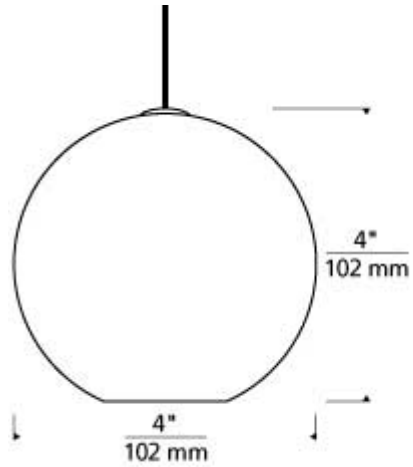

Bullé Pendant

Item # 700MPBUECZ

Designer: TL Studio

Specifications

Includes (1) 35 watt low-voltage GY6.35 base Xenon bi-pin lamp. and 6' of field-cutable suspension cable. For use with 24 volt transformer, add suffix "-24" to item number.

Length: 4"

Width: 4"

Height: 4"

Diameter: 4"

Features

Dimmable

Field-Cutable Cable

SPEC SHEET