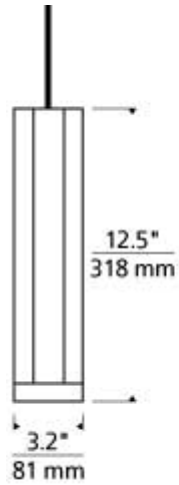

SPEC SHEET

Blok Small Pendant

Item # 700MPBLKSRR

Designer: Tech Lighting

Ordering Information

Finish

BS - Matte Black/Satin Nickel

RR - Aged Brass/Aged Brass

SS - Satin Nickel/Satin Nickel

WS - Matte White/Satin Nickel

Shape

S - Small

Lamp Type

No Lamp

-LED930 - 12 VOLT LED 90 CRI 3000K