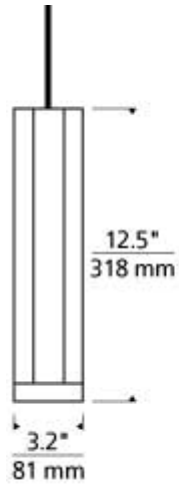

SPEC SHEET

Blok Small Pendant

Item # 700MPBLKSBS

Designer: Tech Lighting

Ordering Information

Finish

BS - Matte Black/Satin Nickel

RR - Aged Brass/Aged Brass

SS - Satin Nickel/Satin Nickel

WS - Matte White/Satin Nickel

Shape

S - Small

Lamp Type

No Lamp

-LED930 - 12 VOLT LED 90 CRI 3000K