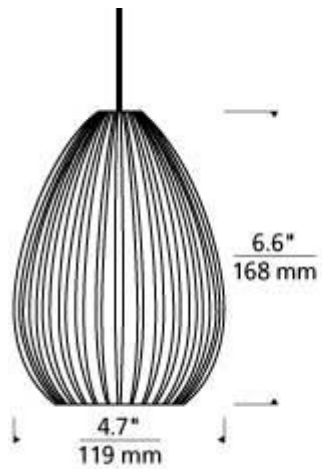

Item # 700MPAVACS

Designer: Tech Lighting

Specifications

Includes white glass diffuser. Includes low-voltage, 35 watt halogen bi-pin lamp and six feet of field-cutable suspension cable.

Width: 4.7"

Height: 6.6"

*Due to Title 20, Item Cannot Ship To California

SPEC SHEET

Ava Pendant

Item # 700MPAVACS

Designer: Tech Lighting

Ordering Information

Finish

S - Satin Nickel