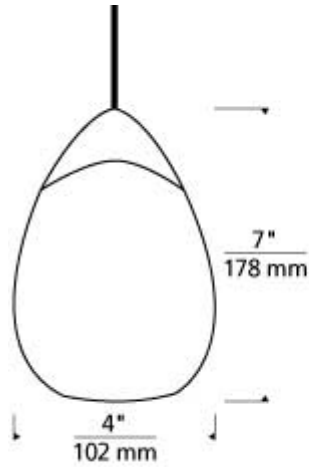

Alina Pendant

Item # 700MPALIKS

Designer: Sean Lavin

Specifications

Includes low-voltage, 50 watt halogen bi-pin lamp or 8 watt, 300 delivered lumen, 3000K, replaceable SORAA® LED module and six feet of field-cutttable cable. Dimmable with low-voltage electronic or magnetic dimmer (based on transformer).

Length: 4"

Width: 4"

Height: 7"

Diameter: 4"

Features

Available in LED

Alina Pendant

Item # 700MPALIKS