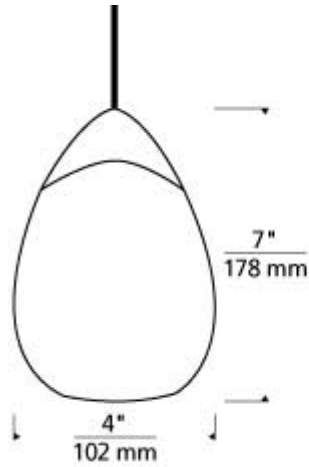

Item # 700MPALIKC-LEDS930

Designer: Tech Lighting

Specifications

Includes low-voltage, 50 watt halogen bi-pin lamp or 8 watt, 300 delivered lumen, 3000K, replaceable SORAA® LED module and six feet of field-cutable cable. Dimmable with low-voltage electronic or magnetic dimmer (based on transformer).

Length: 4"

Width: 4"

Height: 7"

Diameter: 4"

Features

Available in LED

California Title 24 Compliant

Alina Pendant