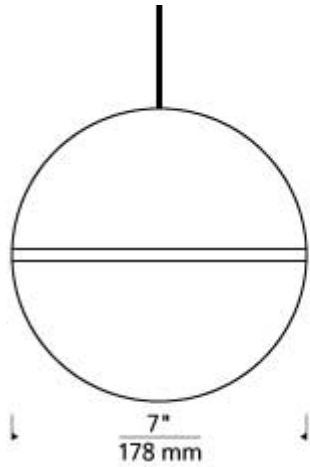

SPEC SHEET

Akova Pendant

Item # 700MPAKVRRR-LED927

Designer: Tech Lighting

Ordering Information

Finish

R - Aged Brass

S - Satin Nickel

Color

BR - Matte Black/Aged Brass

RR - Aged Brass/Bright Brass

WC - Matte White/Chrome

Lamp Type

-LED927 - 12 VOLT LED 90 CRI 2700K