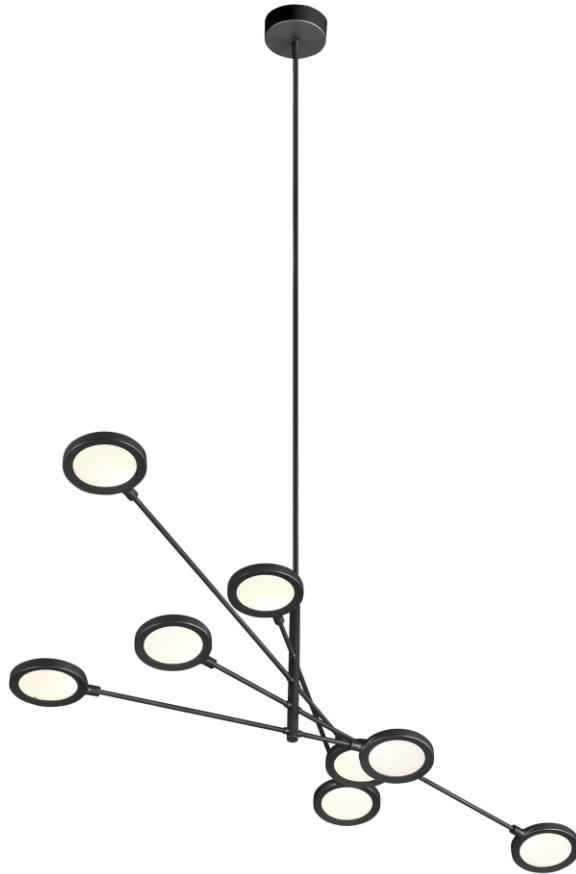

Spectica Linear Chandelier

Item # 700LSSPCTB-LED930

Designer: Tech Lighting

Specifications

Includes three 12" stems, two 6" stems and one 3" stem. LED includes (8) 6.3 watt, 60 watts total, 3011 total delivered lumens 90 CRI 3000K LED module. Dimmable with a low-voltage electronic dimmer. 120v or 277v. Can be installed on a sloped ceiling up to 45°.

Length: 55.7"

Width: 41.95"

Height: 12.6"

Features

Dimmable

Available in LED

California Title 24 Compliant

Spectica Linear Chandelier

Item # 700LSSPCTB-LED930

Designer: Tech Lighting

Ordering Information

Finish

B - Matte Black

G - Satin Gold

Lamp Type

-LED930 - LED 90 CRI 3000K 120V

-LED930-277 - LED 90 CRI 3000K 277V