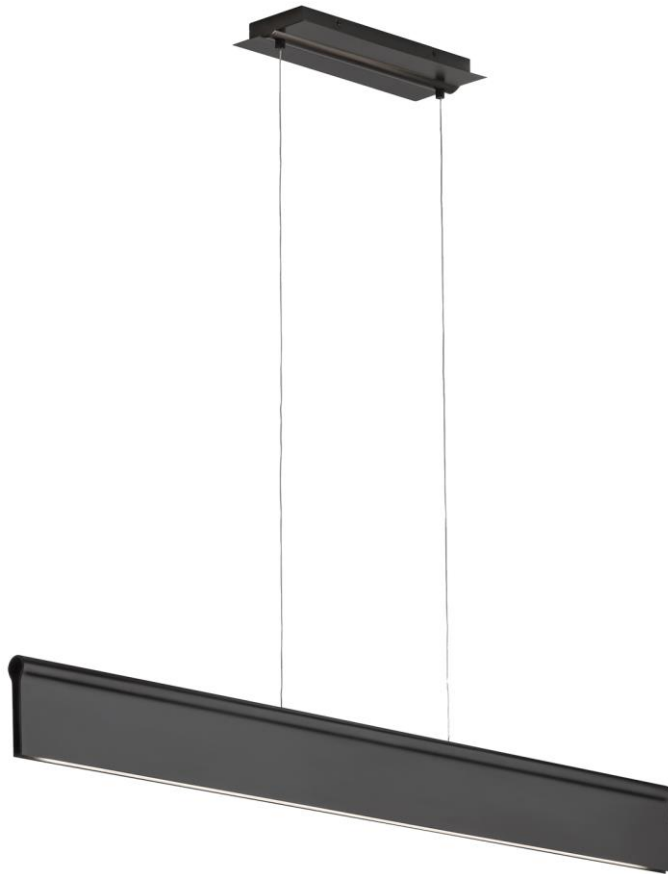

Ortex Linear Suspension

Item # 700LSORXB-LED

Designer: Tech Lighting

Specifications

Includes (1) 39 watt 673.9 total delivered lumens (495 downlight and 179 uplight) 80 CRI 3000K LED strips. Dimmable with a low-voltage electronic dimmer. Includes 6 feet of field-cuttable cable.

Length: 50"

Width: 1.1"

Height: 6.1"

Features

Dimmable

Field-Cuttable Cable

Available in LED

SPEC SHEET

Ortex Linear Suspension

Item # 700LSORXB-LED

Designer: Tech Lighting

Ordering Information

Finish

B - Black

Lamp Type

-LED - LED 80 CRI 3000K 120V