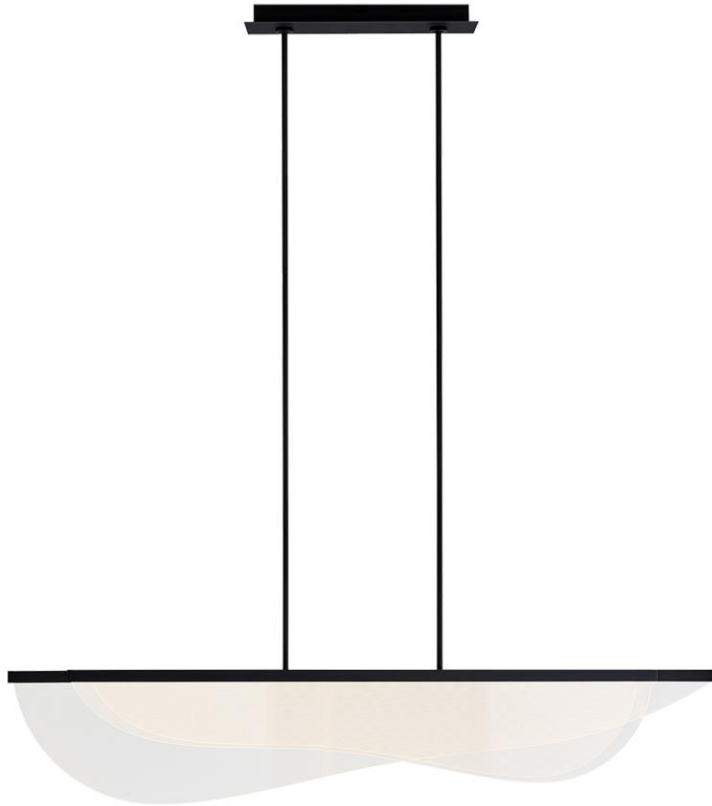

Item # 700LSNYR60B-LED930

Designer: Sean Lavin

**Specifications**

Includes 79 watts, 6313 total delivered lumens, 3000K LED modules. Dimmable with most LED compatible ELV and TRIAC dimmers. Ships with (8) 12" and (4) 6" rigid stems in coordinating finish. 120V.

Length: 60"

Width: 10"

Height: 11.4"

**Features**

Dimmable

Available in LED

California Title 24 Compliant

Item # 700LSNYR60B-LED930

Designer: Sean Lavin

**Ordering Information**

**Finish**

B - Nightshade Black

BR - Plated Brass

**Length**

60 - 60.00000"

**Lamp Type**