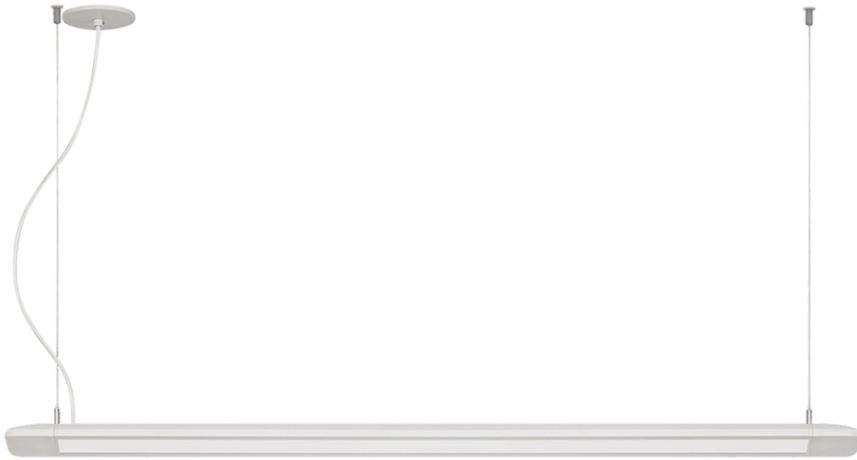

Item # 700LSGATS93504WA200SA12

Designer: TL Studio

Features

Available in LED

SPEC SHEET

GATICA LED Linear Suspension

Item # 700LSGATS93504WA200SA12

Designer: TL Studio

Ordering Information

Finish

W - White

Color Temperature

30 - 3000K

35 - 3500K

Length

04 - 48.00000"

08 - 96.00000"

Light Output

A2 - 900 lms/ft

Control

0 - 0-10V

Distribution

0 - 0-10V Control of Direct/Indirect Mix

1 - 100% Direct

Ceiling Mounting

SA12 - 144" Adjustable Cable