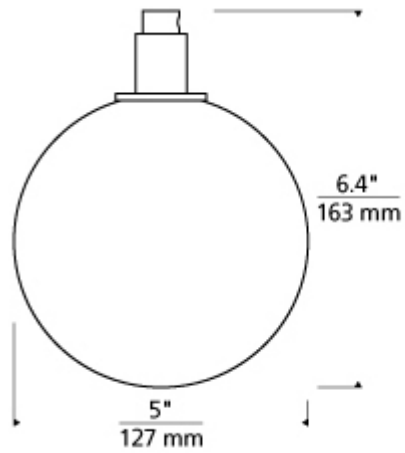

SPEC SHEET

Gambit 7-Light Chandelier

Item # 700GMBMP7CS-LED927

Designer: Tech Lighting

Ordering Information

Finish

S - Satin Nickel

Shape

7 - 7-LITE CHANDELIER

Color

C - Clear

Lamp Type

-LED927 - LED 90 CRI 2700K 120V (T20/T24)