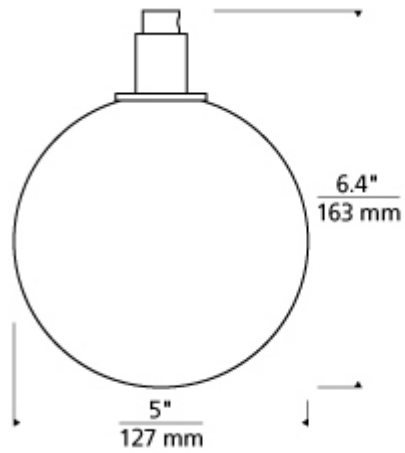

Gambit 3-Light Chandelier

Item # 700GMBMP3CR-LED927

Designer: Tech Lighting

Specifications

Rated for up to (3) 5 watt E12 candelabra base lamps (Not included). LED includes 120 volt 2 watt, 160 delivered lumen (480 total delivered lumens), 2700K, E12 base LED vintage tubular lamps. Fixture provided with 10 feet of field-cutable black cloth cord. Dimmable with most LED compatible ELV and TRIAC dimmers.

Length: 10"

Width: 9.33"

Height: 6.4"

Diameter: 10"

Features

Dimmable

Field-Cutable Cable

Available in LED

California Title 24 Compliant

SPEC SHEET

Gambit 3-Light Chandelier

Item # 700GMBMP3CR-LED927

Designer: Tech Lighting

Ordering Information

Finish

R - Aged Brass

Shape

3 - 3-LITE CHANDELIER

Color

C - Clear

Lamp Type

-LED927 - LED 90 CRI 2700K 120V (T20/T24)