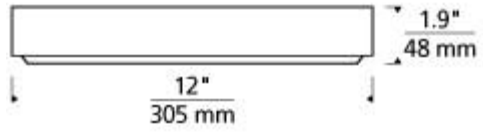

SPEC SHEET

Wynter Round Medium Flush Mount

Page 2/2

Item # 700FMWNTRMZ-LED830

Designer: Tech Lighting

Ordering Information

Finish

S - Satin Nickel

Z - Antique Bronze

Shape

M - Medium

Lamp Type

-LED830 - LED 80 CRI 3000K 120V