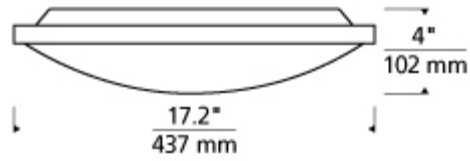

SPEC SHEET

Vance 18" Flush Mount

Item # 700FMVNC18A-LED927

Designer: Tech Lighting

Ordering Information

Finish

A - Aged Brass
C - Chrome
S - Satin Nickel

Shape

18 - 18" Medium

Lamp Type

-LED927 - LED 90 CRI 2700K 120V
-LED930 - LED 90 CRI 3000K 120V