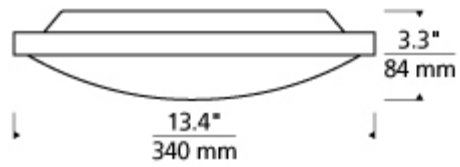

SPEC SHEET

Vance 13" Flush Mount

Item # 700FMVNC13A-LED927

Designer: Tech Lighting

Ordering Information

Finish

- A - Aged Brass
- C - Chrome
- S - Satin Nickel

Shape

13 - 13" Small

Lamp Type

- -LED927 - LED 90 CRI 2700K 120V
- -LED930 - LED 90 CRI 3000K 120V