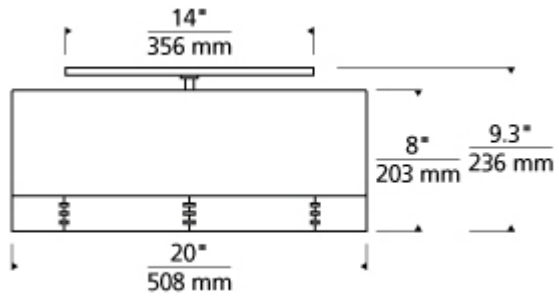

Topo Flush Mount

Item # 700FMTPOWMS

Designer: Tech Lighting

Specifications

The bands of wood trim are spline joined around the circumference of the shade, a delicate feat of quality craftsmanship. Rated for (4) 60w max, E26 medium based lamps. LED version includes (4) 9.5w, 800 delivered lumens, 2700K, medium base LED A19 lamps. LED dimmable with LED compatible dimmer.

Length: 20"

Width: 20"

Height: 9.3"

Diameter: 20"

Features

Available in Compact Fluorescent

SPEC SHEET

Topo Flush Mount

Item # 700FMTPOWMS

Designer: Tech Lighting

Ordering Information

Finish

S - Satin Nickel

Color

W - White

Y - Heather Gray