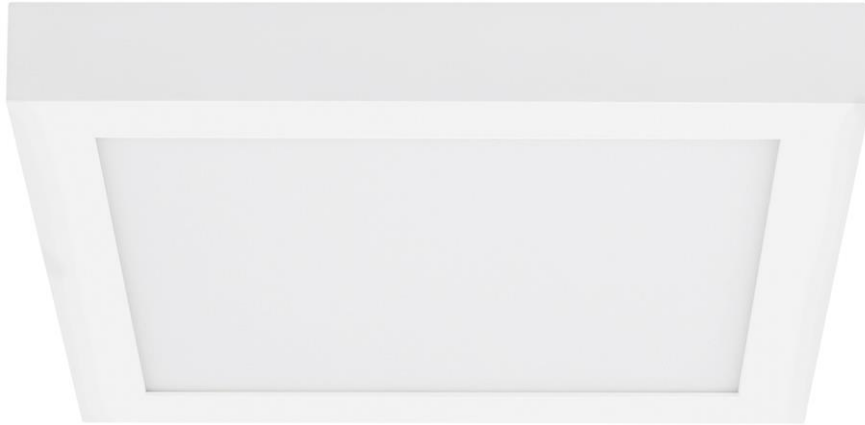

Item # 700FMTNRS12I-LED930

Designer: TL Studio

**Specifications**

LED includes 30 watt 1400 lumen 90 CRI 3000K LED module.  
Dimmable with a low-voltage electronic dimmer. Mounts on wall or ceiling. ADA compliant.

Length: 11.8"

Width: 11.8"

Height: 1.5"

**Features**

ADA Compliant

Dimmable

Available in LED

## Tenur Square 12" Flush Mount

Page 2/2

Item # 700FMTNRS12I-LED930

Designer: TL Studio