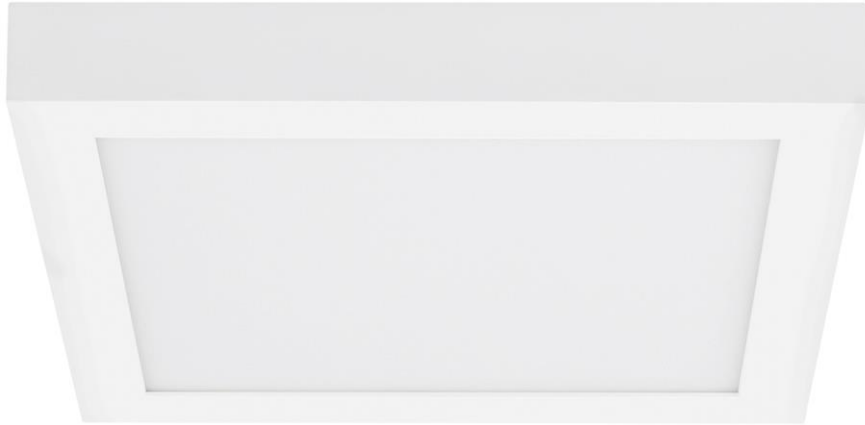

Item # 700FMTNRS12I-LED930

Designer: Tech Lighting

**Specifications**

LED includes 30 watt 1400 lumen 90 CRI 3000K LED module.  
Dimmable with a low-voltage electronic dimmer. Mounts on wall or ceiling. ADA compliant.

Length: 11.8"

Width: 11.8"

Height: 1.5"

**Features**

ADA Compliant

Dimmable

Available in LED

## Tenur Square 12" Flush Mount

Item # 700FMTNRS12I-LED930

Designer: Tech Lighting