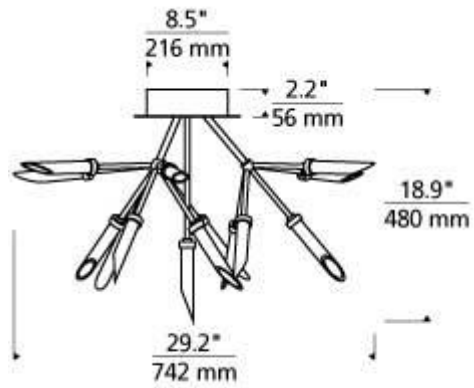

Spur Flush Mount

Item # 700FMSPRB-LED927

Designer: Tech Lighting

Specifications

Includes 120-277 volt universal 41.6 watts, 3001.4 total delivered lumens, 2700K LED module. Dimmable with most LED compatible 0-10V dimmers. Ceiling mount only.

Length: 29.2"

Width: 29.2"

Height: 18.9"

Diameter: 29.2"

Features

Dimmable

Available in LED

California Title 24 Compliant

Spur Flush Mount

Item # 700FMSPRB-LED927

Designer: Tech Lighting

Ordering Information

Finish

- B - Matte Black
- R - Aged Brass
- S - Satin Nickel

Lamp Type

-LED927 - INTEGRATED LED 90 CRI 2700K 120V-277V UNV (T24)