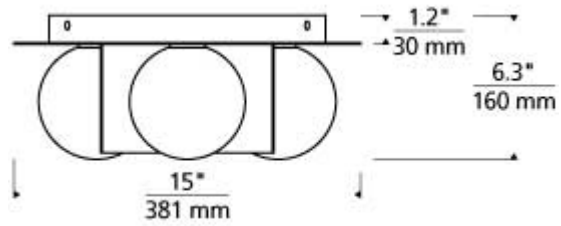

SPEC SHEET

Orbel Flush Mount

Item # 700FMOBLB

Designer: Tech Lighting

Ordering Information

Finish

- B - Matte Black
- N - Polished Nickel
- R - Aged Brass

Lamp Type

- No Lamp
- -LED930 - BI-PIN G9 LED 90 CRI 3000K 120V (T20/T24)