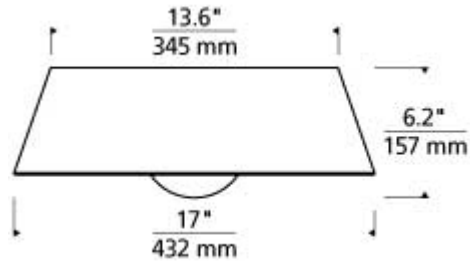

Length: 17"

Width: 17"

Height: 6.2"

Diameter: 17"

Features

Dimmable

Available in LED

SPEC SHEET