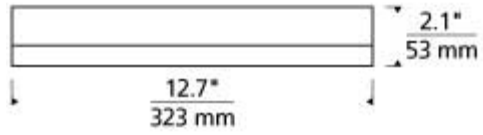

SPEC SHEET

Finch Square Flush Mount

Item # 700FMFINSS-LED830

Designer: Sean Lavin

Ordering Information

Finish

S - Satin Nickel

Z - Antique Bronze

Shape

S - Square

Lamp Type

-LED830 - LED 3000K 80 CRI 120V