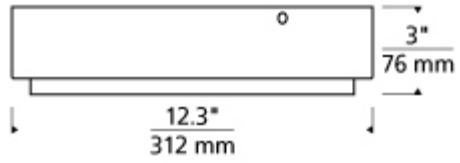

Length: 12.3"

Width: 12.3"

Height: 3"

Diameter: 12.3"

Features

ADA Compliant

Dimmable

Available in LED

SPEC SHEET

Escher Flush Mount

Item # 700FMESC12S-LED930

Designer: Tech Lighting

Ordering Information

Finish

S - Satin Nickel

Lamp Type