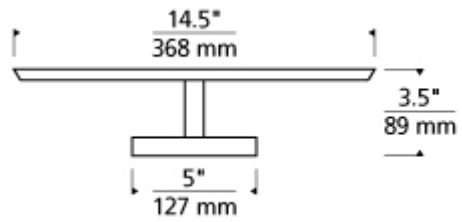

Item # 700FMCTC13WW-LED927

Designer: TL Studio

Specifications

Includes 14 watt, 456 delivered lumen, 2700K LED module. May be wall or ceiling mounted. ADA compliant. Dimmable with low-voltage electronic dimmer.

Length: 14.5"

Width: 14.5"

Height: 3.5"

Diameter: 14.5"

Features

ADA Compliant

Dimmable

Available in LED

California Title 24 Compliant

SPEC SHEET

Centric Large Flush Mount

Item # 700FMCTC13WW-LED927

Designer: TL Studio

Ordering Information

Finish

WS - White/Satin Nickel

WW - White/White

Length

13 - 13.00000"

Lamp Type

-LED927 - LED 90 CRI 2700K 120V