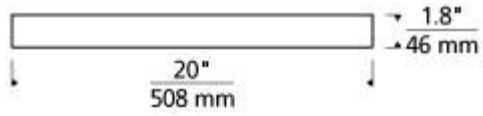

SPEC SHEET

Crest 20" Flush Mount

Item # 700FMCRST20S-LED930

Designer: Tech Lighting

Ordering Information

Finish

S - Satin Nickel

W - Matte White

Shape

20 - 20

Lamp Type

-LED930 - INTEGRATED LED 90 CRI 3000K 120V