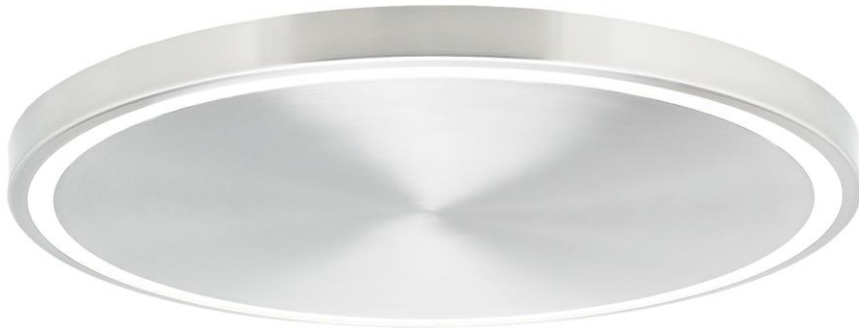

**Crest 20" Flush Mount**

Item # 700FMCRST20S-LED930

Designer: Tech Lighting

**Specifications**

LED includes 44 watt 1099.3delivered lumen, 90 CRI, 3000K LED module. Dimmable with most LED compatible ELV and Triac dimmers. ADA compliant. Can be mounted on wall or ceiling.

Length: 20"

Width: 20"

Height: 1.8"

Diameter: 20.5"

**Features**

ADA Compliant

Dimmable

Available in LED

### Crest 20" Flush Mount

Item # 700FMCRST20S-LED930

Designer: Tech Lighting

#### Finish

S - Satin Nickel

W - Matte White