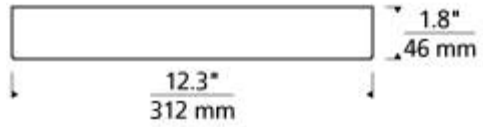

SPEC SHEET

Crest 12" Flush Mount

Item # 700FMCRST12S-LED930

Designer: Tech Lighting

Ordering Information

Finish

S - Satin Nickel

Shape

12 - 12

Lamp Type

-LED930 - INTEGRATED LED 90 CRI 3000K 120V