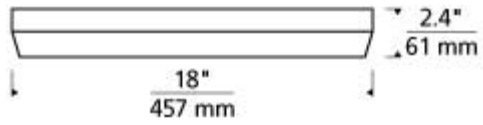

Item # 700FMBESLS-LED930

Designer: Tech Lighting

Specifications

May be wall or ceiling mounted. Includes 32 watt, 2008 delivered lumens, 3000K LED module. May be wall or ceiling mounted. ADA compliant

Length: 18"

Width: 18"

Height: 2.4"

Diameter: 13"

Features

ADA Compliant

Dimmable

Available in LED

SPEC SHEET