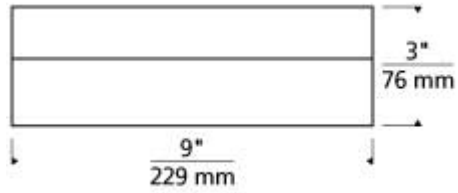

SPEC SHEET

90 Large Flush Mount

Item # 700FM90LZ-PSUNV

Designer: Tech Lighting

Ordering Information

Finish

S - Satin Nickel

Z - Antique Bronze

Shape

L - Large

Lamp Type

Incandescent 120V (T20)

-PSUNV - Compact Fluorescent Programmed Start 120V-277V